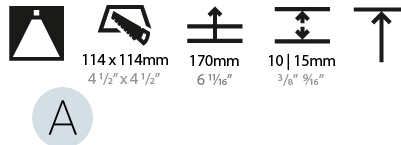

PHYSICAL

Shape: Square
Length (mm): 119
Length (in): 4 11/16
Width (mm): 119
Width (in): 4 11/16
Depth (mm): 150
Depth (in): 5 7/8
Ceiling Thickness (mm): 10 / 12.5 / 15
Ceiling Thickness (in): 3/8 or 1/2 or 9/16
Min. Recessing Depth (mm): 170
Min. Recessing Depth (in): 6 11/16
Light Distribution: Downlight
Weight (kg): 0.69
Weight (lbs): 1.5
Fixture Finish: SSR / BKV / CWI / CRY / HAB / LAG / UFT / ITA / RUA / RUR / MIC / FTG / MYG / TWT / LOD / PUS / FRO / FUP / KIA / POP / BLS / SPG / MEY / GOH / GUM / CHC / COM / ABZ / JAG / OBR / MOS / ROR
Fixture Material: Aluminum Die Cast
Cut-out Measurements: 114mm / 4 1/2" x 114mm / 4 1/2"

ELECTRICAL

Lamp Type: LED (Zhaga Standard)
Input Wattage (W): 16.5
Total Output Wattage (W): 14
Dimming: Tri-Mode (Non-Dimming and Phase Dimming (120Vac only) and 0-10V Dimming)
Driver Included: No
Driver Location: Recessed Housing
Driver Type: Constant Current - Universal
Driver Class: Class 2
Input Voltage (V): 120 - 277
Constant Current (MA): 350

LED

Number of LEDs: 1
Color Temperature (°K): 2700 / 3000 / 3500 / 4000
Max. Delivered Lumen (lm): 940 / 980 / 1029 / 1050
Nominal Lumen (lm): 1386 / 1438 / 1511 / 1542
CRI: >90 CRI
Lamp Life (hrs): 50000

OPTICAL

Reflector: 20 / 40 / 60

RATINGS AND CERTIFICATIONS

Certified By: Certified for North American Standards
IP rating: IP20

PROJECT
TYPE
SPECIFIER
QUANTITY
DATE