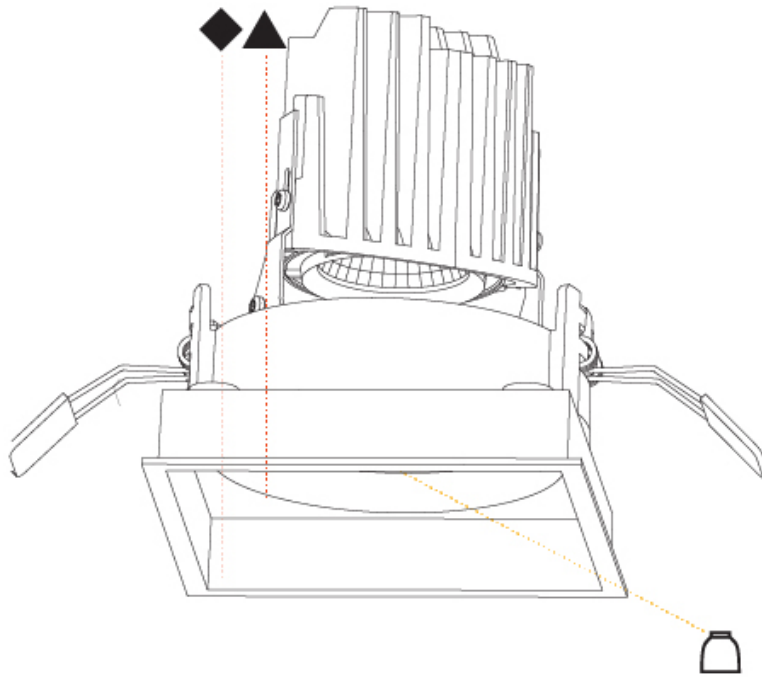

BIONIQ SQUARE ADJUSTABLE RECESSED

A35356-

PROJECT _____

TYPE _____

SPECIFIER _____

QUANTITY _____

DATE _____

A